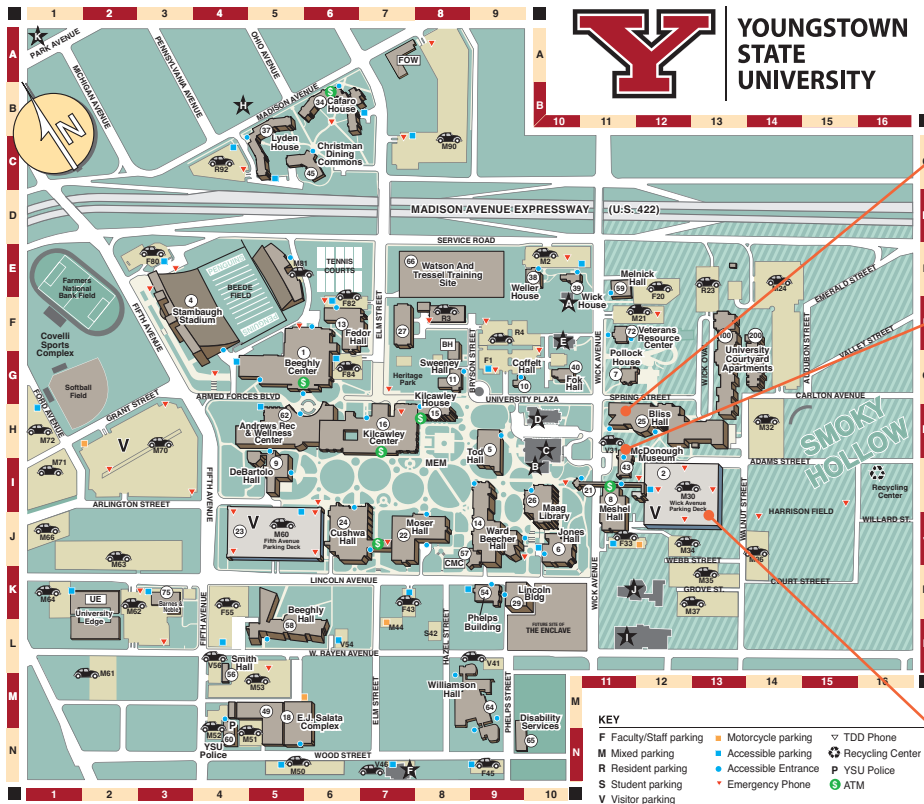

YOUNGSTOWN STATE UNIVERSITY

CAMPUS MAP

BLISS HALL (25)
Spotlight Theater (1st floor)
Recital Hall (1st floor)
Room 4006 (4th floor)
Keynote Presentations
Concurrent Presentations

MCDONOUGH MUSEUM (43)
Lecture Hall, Room 3000
Gallery A (lower level)
Gallery B (lower level)
Installation Gallery (ground level)
Raw Space Gallery (ground level)
UCDA Registration Desk
Exhibitors/Sponsors
Concurrent Presentations
Poster Reception
Breakfast (Monday)
Lunch (Tuesday)
Design.edu Today Podcast
Ongoing Exhibits (Good Design Works: City of You; So Much More Than Home; and Conference and Exhibition Titles)

PARKING
UCDA Design Education Summit attendees can park in the **Wick Avenue Parking Deck (M30)**.
Cost is $5.00
Wick Entrance:
Monday-Saturday
6 a.m.-12 midnight
Walnut Entrance:
Monday-Friday
6 a.m.-10:30 p.m.

University Buildings

65 36 West Wood St. (Disability Services)	9N	8 Meshel Hall	11I
MEM 9/11 Memorial	8H	22 Moser Hall	7J
62 Andrews Student Recreation and Wellness Center	5H	21 Pedestrian Bridge	11I
75 Barnes & Noble Bookstore	3K	54 Phelps Building	9K
1 Beeghly Center	5G	7 Pollock House	11G
58 Beeghly Hall	5L	56 Smith Hall	4L
25 Bliss Hall	12H	4 Stambaugh Stadium	3F
BH Buechner Hall	8F	11 Sweeney Hall (Admissions)	8G
34 Cafaro House	6B	5 Todd Hall	9H
27 Central Utility Plant	7F	UE University Edge Apartments	2L
45 Christman Dining Commons	5C	100 University Courtyard Apartments	13F
10 Clingan-Waddell Hall (YSU Police)	4N	200 University Courtyard Apartments	14F
60 Coffelt Hall	9G	72 Veterans Resource Center	11F
37 CMC	9J	14 Ward Beecher Hall	9J
24 Cushman Hall	6J	66 Watson and Tressell Training Site (WATTS)	8E
9 DeBartolo Hall	5I	38 Weller House	10E
18 E.J. Salata Complex	5M	49 Westinghouse Building	5M
13 Fedor Hall	6F	39 Wick House	10E
FOW Flats On Wick Apartments	7A	64 Williamson Hall	9M
40 Fok Hall	10G		
6 Jones Hall	10J		
16 Kilcawley Center	7H		
15 Kilcawley House	8H		
29 Lincoln Building	10K		
37 Lyden House	5B		
2 M30 Wick Avenue Parking Deck	12I		
23 M60 Fifth Avenue Parking Deck	5J		
26 Maag Library	10I		
43 McDonough Museum of Art	11I		
59 Melnick Hall	11E